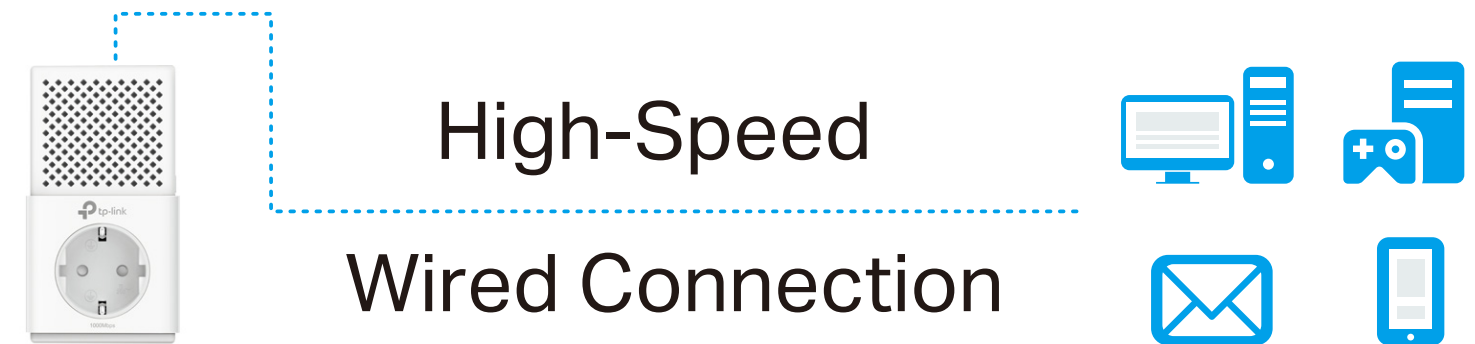

AV1000 2-port Gigabit Passthrough Powerline Starter Kit

Smooth HD Streaming
on Multiple Devices

TL-PA7020P KIT

HomePlug AV2
1000Mbps

Gigabit
Ethernet

Plug and play

Highlights

HomePlug AV2 Standard Compliant

The HomePlug AV2 standard creates high-speed data transfer rates of up to 1000Mbps to support all your online activities.

Gigabit Ethernet for Fast Connections

Two Gigabit Ethernet ports provide reliable high-speed wired connections for game consoles, smart TVs, STB and more.

Highlights

Plug and Play!

Powerline adapters and extenders must be deployed in a set of two or more.

Internet from Any Outlet

The AV1000 2-port Gigabit Passthrough Powerline Starter Kit brings internet to any area with a power outlet using your home's electrical wiring.

Features

Speed

- **Ultra-fast Powerline Speed** – HomePlug AV2 standard compliant, high-speed data transfer rate of up to 1000Mbps, ideal for Ultra HD streaming and online gaming
- **Multiple Gigabit Ports** – 2 Gigabit Ethernet Ports allow your TVs, game consoles or PCs to connect to the internet at high speeds