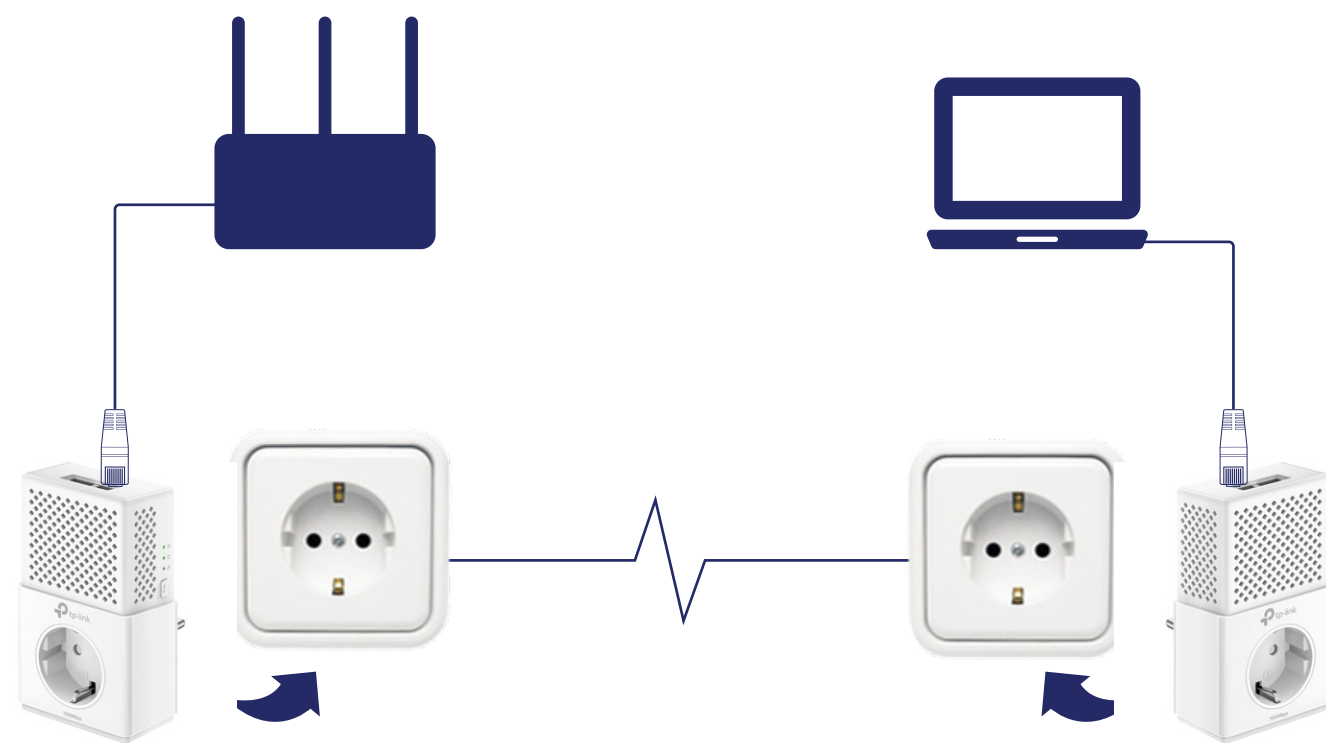

AV1000 2-port Gigabit Passthrough Powerline Starter Kit

Smooth HD Streaming
on Multiple Devices

TL-PA7020P KIT

HomePlug AV2
1000Mbps

Gigabit
Ethernet

Plug and play

Highlights

HomePlug AV2 Standard Compliant

The HomePlug AV2 standard creates high-speed data transfer rates of up to 1000Mbps to support all your online activities.

Gigabit Ethernet for Fast Connections

Two Gigabit Ethernet ports provide reliable high-speed wired connections for game consoles, smart TVs, STB and more.

Highlights

Plug and Play!

Powerline adapters and extenders must be deployed in a set of two or more.

Internet from Any Outlet

The AV1000 2-port Gigabit Passthrough Powerline Starter Kit brings internet to any area with a power outlet using your home's electrical wiring.

Features

Speed

- **Ultra-fast Powerline Speed** – HomePlug AV2 standard compliant, high-speed data transfer rate of up to 1000Mbps, ideal for Ultra HD streaming and online gaming
- **Multiple Gigabit Ports** – 2 Gigabit Ethernet Ports allow your TVs, game consoles or PCs to connect to the internet at high speeds