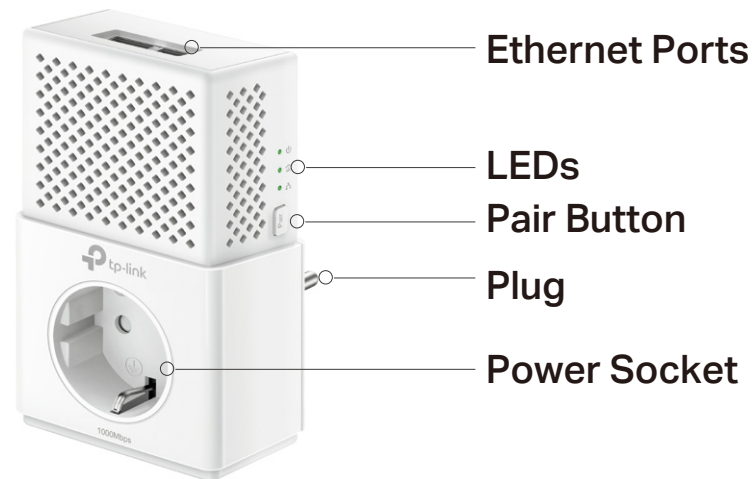

Range

- **300-meter Range** – Up to 300-meter range over the household power circuit.

Security

- **Pair Button** – 128-bit AES encryption easily at a push of "Pair" button

Reliability

- **Mains Filter** – Mains Filter inside the outlet reduces electrical noise interference and improves powerline communication performance

Energy Saving

- **Power Saving** – Power Saving Mode helps reducing power consumption by up to 85%

Specifications

Hardware

- Plug Type: EU
- Standards and Protocols: HomePlug AV2, HomePlug AV, IEEE 1901, IEEE 802.3, IEEE 802.3u, IEEE 802.3ab
- Power Consumption: Maximum: 3.32W (230V/50Hz)
Typical: 3.02W (230V/50Hz)
Standby: 0.473W (230V/50Hz)
- Range: 300 Meters over electrical circuit
- Interface: 2 * Gigabit Ethernet Port, Power Socket
- Button: Pair Button
- LED Indicator: Power, Powerline, Ethernet
- Dimensions (W x D x H): 2.8*1.7*5.0 in. (71 x 42 x 126 mm)