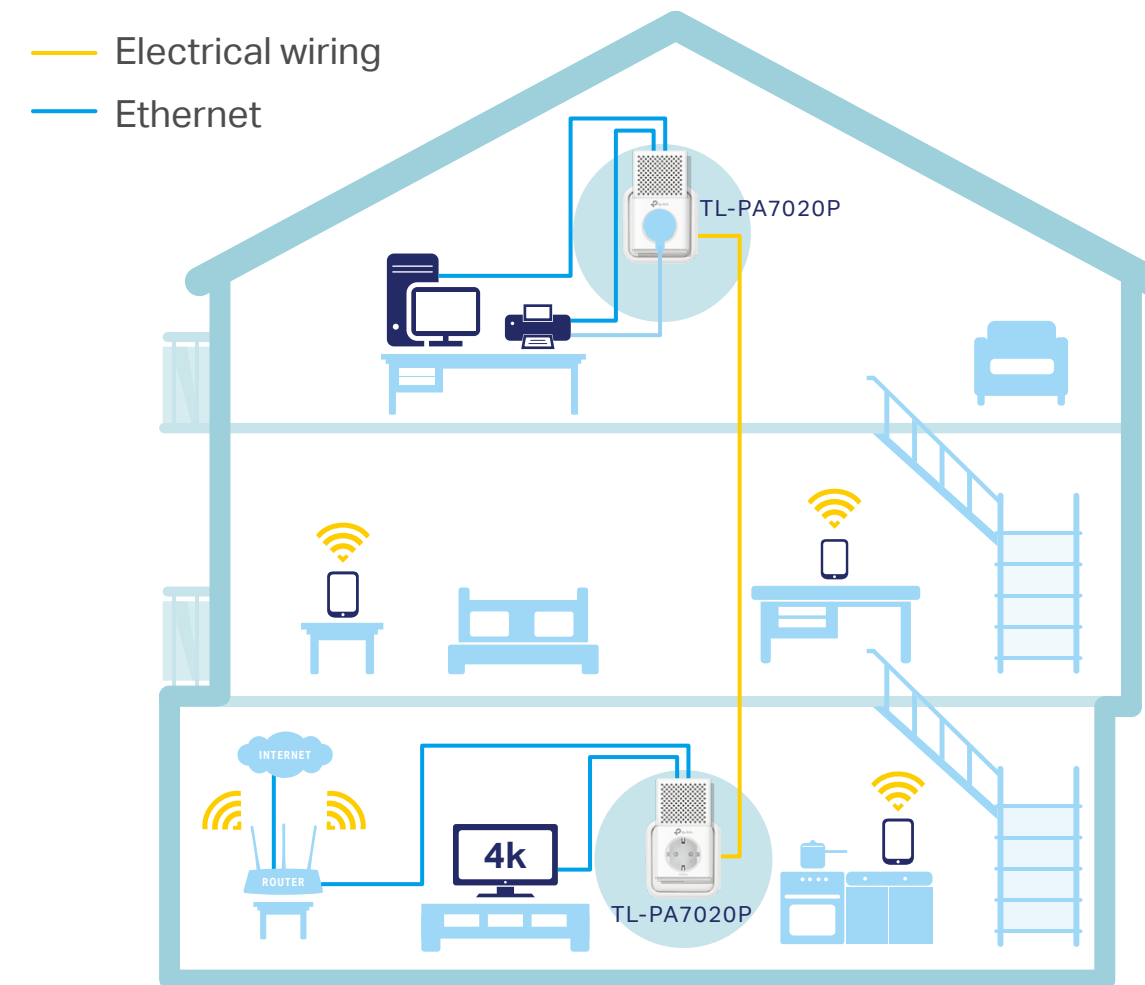

The HomePlug AV2 standard creates high-speed data transfer rates of up to 1000Mbps to support all your online activities.

Gigabit Ethernet for Fast Connections

Two Gigabit Ethernet ports provide reliable high-speed wired connections for game consoles, smart TVs, STB and more.

Highlights

Plug and Play!

Powerline adapters and extenders must be deployed in a set of two or more.

Internet from Any Outlet

The AV1000 2-port Gigabit Passthrough Powerline Starter Kit brings internet to any area with a power outlet using your home's electrical wiring.

Features

Speed

- **Ultra-fast Powerline Speed** – HomePlug AV2 standard compliant, high-speed data transfer rate of up to 1000Mbps, ideal for Ultra HD streaming and online gaming
- **Multiple Gigabit Ports** – 2 Gigabit Ethernet Ports allow your TVs, game consoles or PCs to connect to the internet at high speeds

Ease of Use

- **Plug and play** – Plug and play, no configuration required
- **No new wires** – No new wires, use existing electrical wiring to expand your home network
- **Keep your outlet** – An integrated socket lets you power regular devices as normal, and a built-in noise filter prevents them from interrupting the powerline signal.
- **TP-Link tpPLC** – Allows you to easily manage your network using the tpPLC Utility